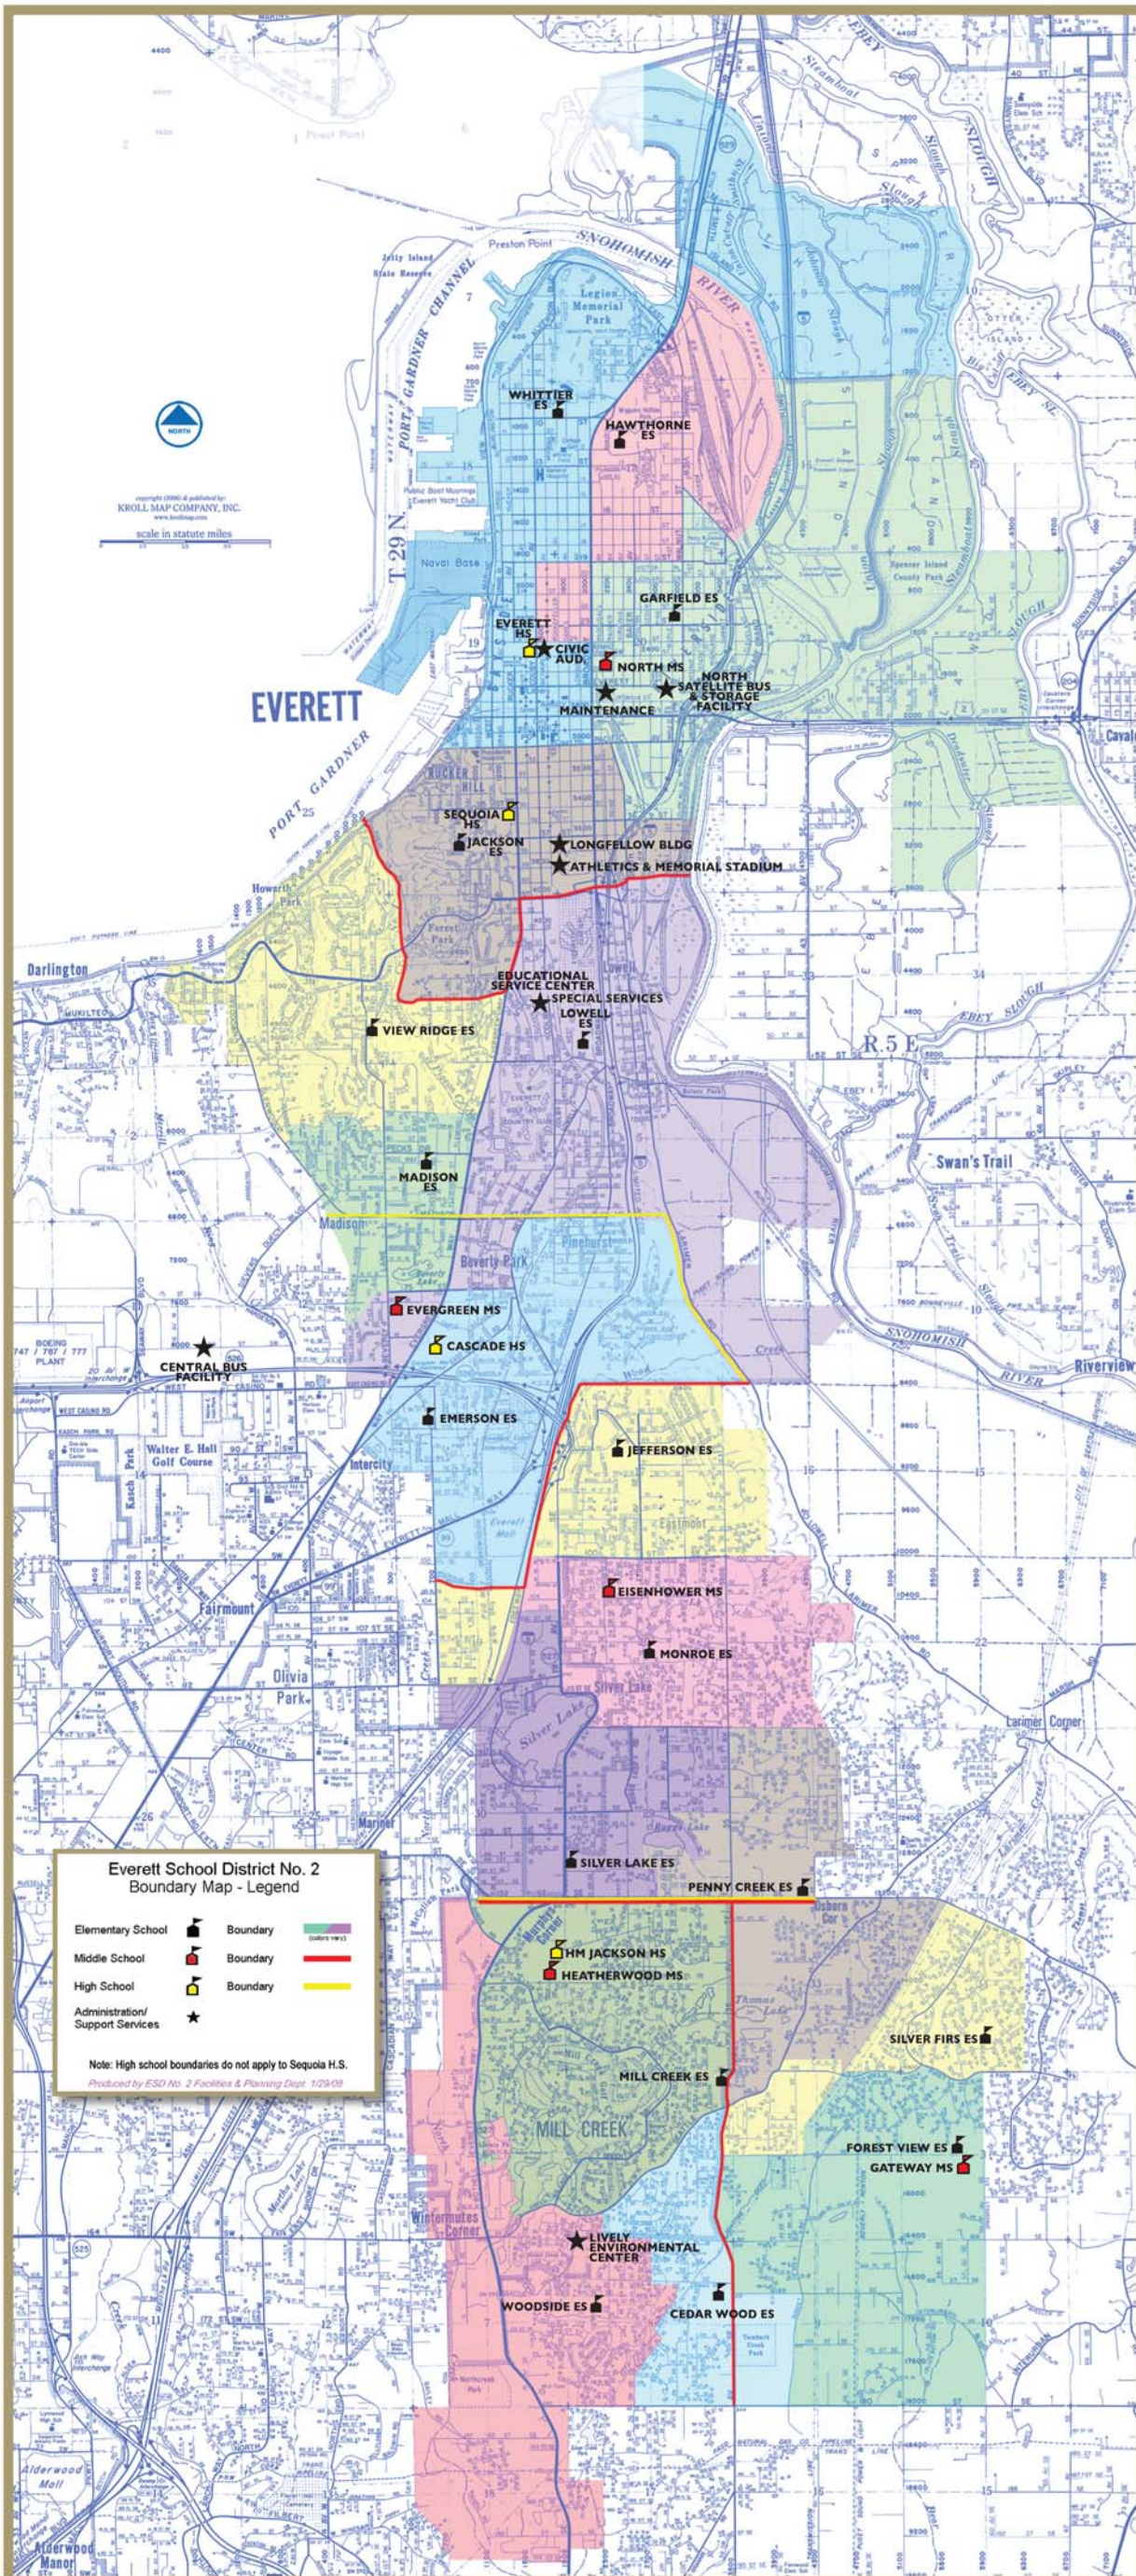

MAP & SCHOOL DIRECTORY

ELEMENTARY SCHOOLS

- Cedar Wood.....(425) 385-7700
3414 - 168th St. S.E.
Bothell, WA 98012
- Emerson.....(425) 385-6200
8702 - 7th Ave. S.E.
Everett, WA 98208
- Forest View.....(425) 385-7900
5601 - 156th St. S.E.
Everett, WA 98208
- Garfield.....(425) 385-4700
2215 Pine St.
Everett, WA 98201
- Hawthorne.....(425) 385-4600
1110 Poplar St.
Everett, WA 98201
- Jackson.....(425) 385-5600
3700 Federal Ave.
Everett, WA 98201
- James Monroe.....(425) 385-7300
10901 - 27th Ave. S.E.
Everett, WA 98208
- Jefferson.....(425) 385-7400
2500 Cadet Way
Everett, WA 98208
- Lowell.....(425) 385-5300
5010 View Drive
Everett, WA 98203
- Madison.....(425) 385-5900
616 Pecks Drive
Everett, WA 98203
- Mill Creek.....(425) 385-6800
3400 - 148th St. S.E.
Mill Creek, WA 98012
- Penny Creek.....(425) 385-7200
4117 - 132nd St. S.E.
Everett, WA 98208
- Silver Firs.....(425) 385-6500
5909 - 146th Place S.E.
Everett, WA 98208
- Silver Lake.....(425) 385-6900
12815 Bothell-Everett Highway
Everett, WA 98208
- View Ridge.....(425) 385-5400
202 Alder St.
Everett, WA 98203
- Whittier.....(425) 385-4300
916 Oakes Ave.
Everett, WA 98201
- Woodside.....(425) 385-7800
17000 - 23rd Ave. S.E.
Bothell, WA 98012

MIDDLE SCHOOLS

- Eisenhower.....(425) 385-7500
10200 - 25th Ave. S.E.
Everett, WA 98208
- Evergreen.....(425) 385-5700
7621 Beverly Lane
Everett, WA 98203
- Gateway.....(425) 385-6600
15404 Silver Firs Drive
Everett, WA 98208
- Heatherwood.....(425) 385-6300
1419 Trillium Blvd. S.E.
Mill Creek, WA 98012
- North.....(425) 385-4800
2514 Rainier Ave.
Everett, WA 98201