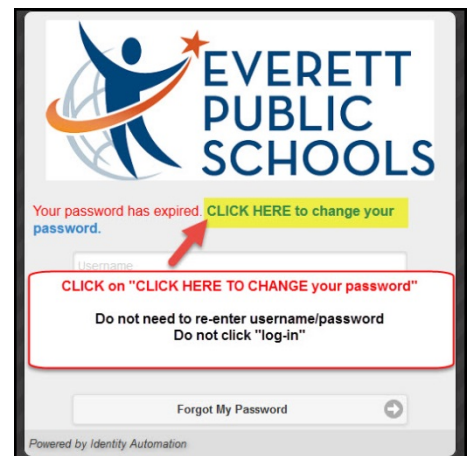

Thank you for your request to view student information online for your child.

Before you can log-in to the gradebook program, you are required to change your temporary password (directions below).

Username: xxxxx

TEMPORARY Password: xxxxx

Log in to <https://arms.everett.k12.wa.us/>

- Steps below to change your temporary password and set up challenge questions (or [reset directions here](#)):
 1. Enter username and temporary password (case and space sensitive)
 2. Click “Log-in”
 3. Click on “**CLICK HERE to CHANGE YOUR PASSWORD**” under the logo. Screen says “password expired” (DO NOT click log-in or need to re-enter username/password)
 4. Create new password (minimum 8 characters)
 5. Log-in again to: <https://arms.everett.k12.wa.us/>
 6. Click “Update Challenge Responses” – answer at least one
 7. Save
 8. Logout upper right corner (close tab or window)