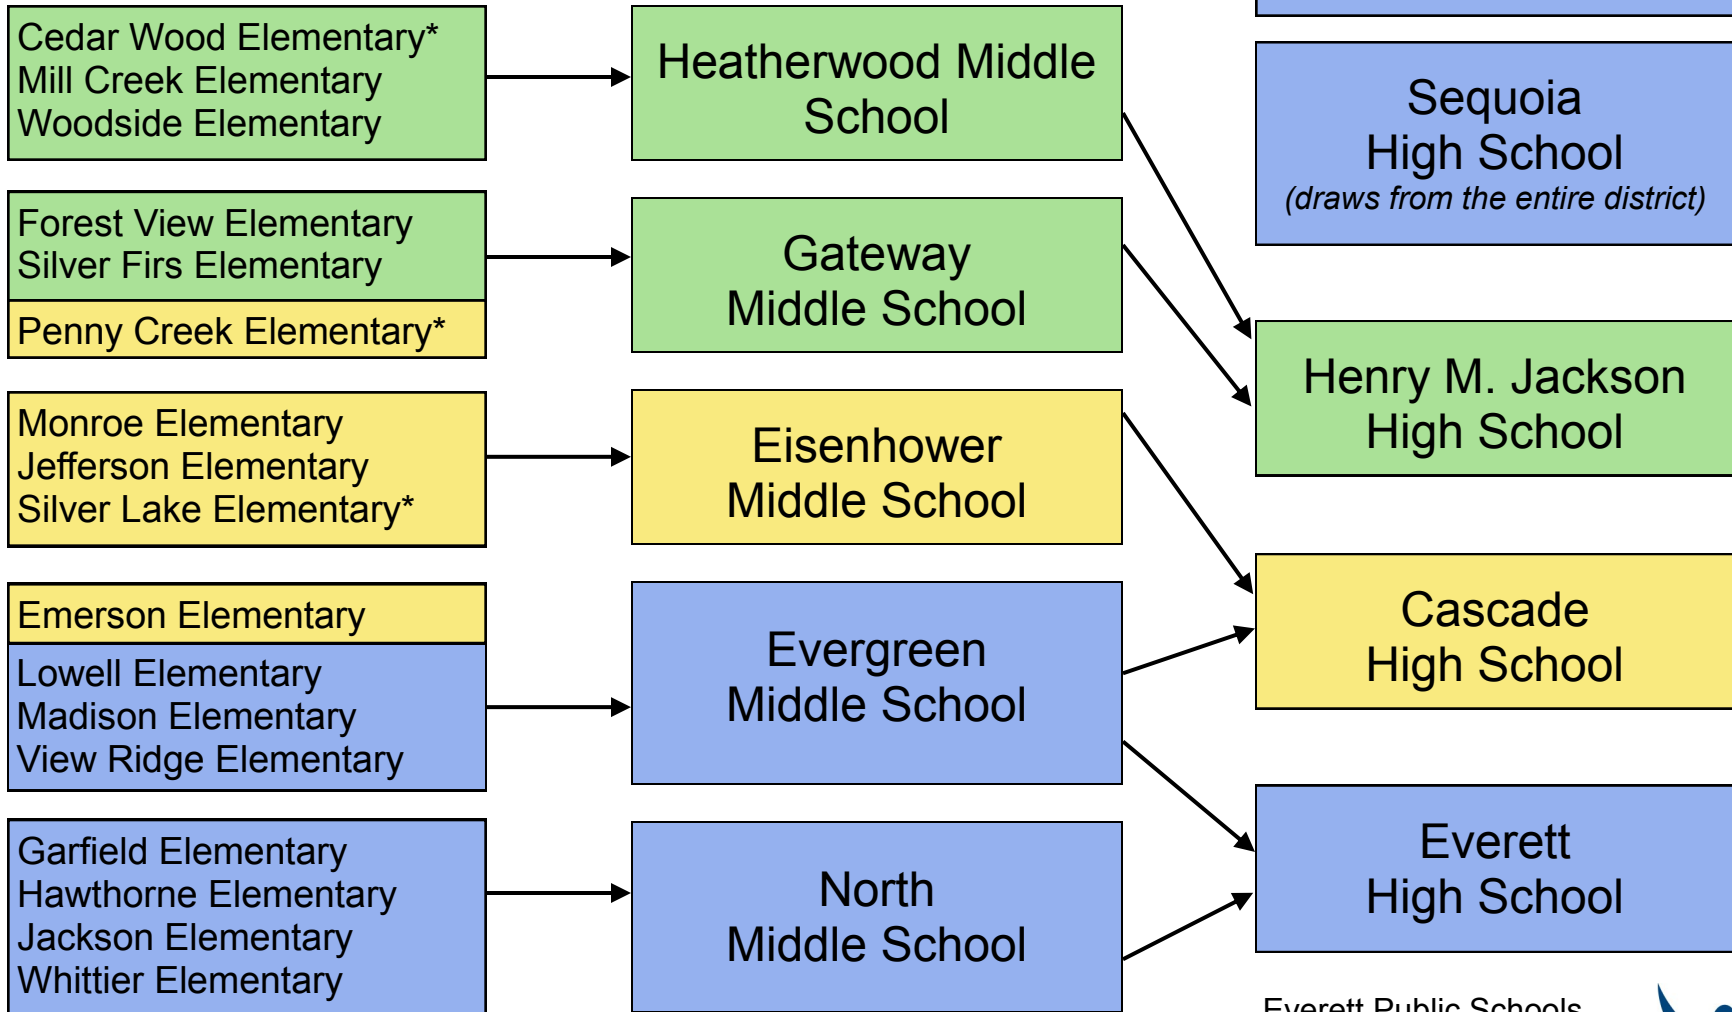

As students move through Everett Public Schools ...

South - [Larry Fleckenstein](#), Assist. Supt.
425-385-4023

Central - [Sally Lancaster](#), Assist. Supt.
425-385-4021

North - [Joyce Stewart](#), Deputy Supt.
425-385-4020

Sequoia High School
(draws from the entire district)

Henry M. Jackson High School

Cascade High School

Everett High School

*These schools feed into more than one middle school, depending on the student's address.

- Cedar Wood students attend Heatherwood or Gateway.
- Penny Creek students attend Gateway or Eisenhower.
- Silver Lake students attend Heatherwood or Eisenhower.

Everett Public Schools
3900 Broadway
Everett, WA 98201
425-385-4000
www.everettsd.org